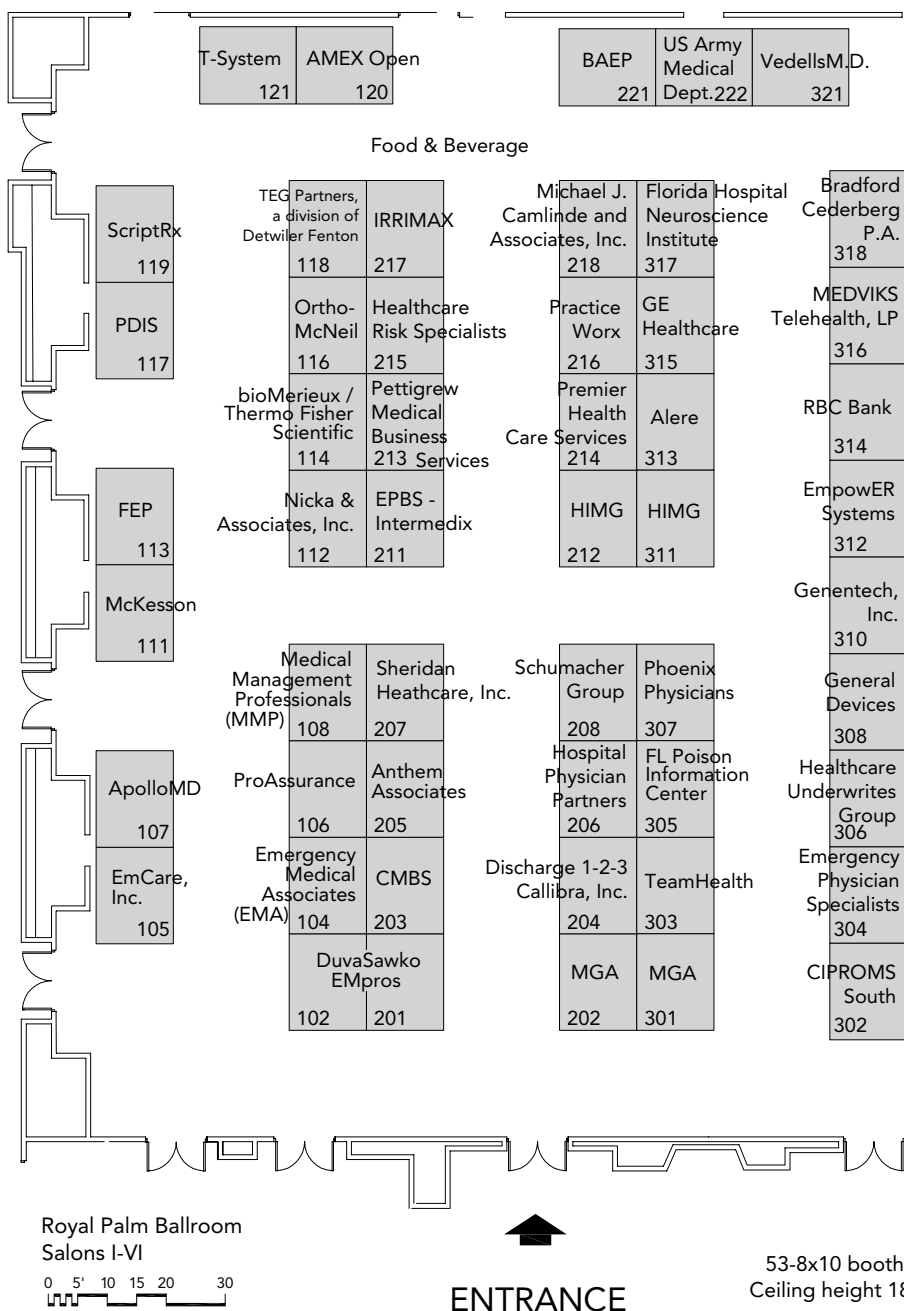

Presented by

Emergency Medicine Learning & Resource Center
(www.emlrc.org)
in conjunction with the
Florida College of
Emergency Physicians
(www.fcep.org).

Exhibit Hall Layout As of July 26, 2010

Location of Symposium by the Sea 2010

The Boca Raton Resort & Club

501 East Camino Real · Boca Raton, Florida 33431
Reservations: (888) 491-BOCA (2622) · www.bocaresort.com
Mention EMLRC Symposium by the Sea 2010
Guest Room Reservations Cut-Off Date: July 14, 2010.