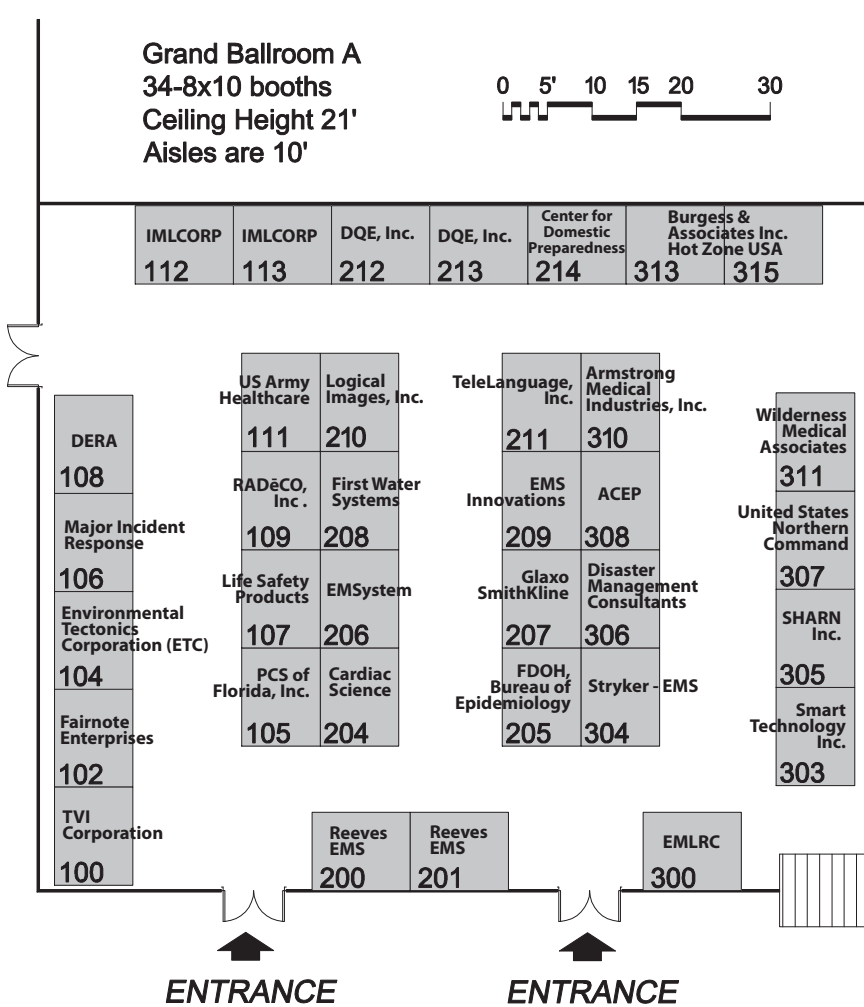

27th ANNUAL

INTERNATIONAL DISASTER MANAGEMENT CONFERENCE

Preparing Freedom's Lifelines

February 9-12, 2006

The Rosen Centre Hotel
Orlando, FL

EXHIBIT HALL LAYOUT

As of February 7, 2006

Location of Disaster Management 2006

The Rosen Centre Hotel · 9840 International Drive
Orlando, FL 32819 · (800) 800-9840 · www.rosencentre.com
Room Rate: \$159.00 S/D plus tax · Mention *EMLRC Disaster 2006*
Cut-off date for special room rate: Friday, January 13, 2006

Exhibit Hall Dates & Hours

Set-up

Thursday, February 9th 5:00pm - 7:00pm
Friday, February 10th 7:30am - 10:00am

Exhibits Open

Friday, February 10th 10:00am - 2:30pm
Saturday, February 11th 10:00am - 3:30pm