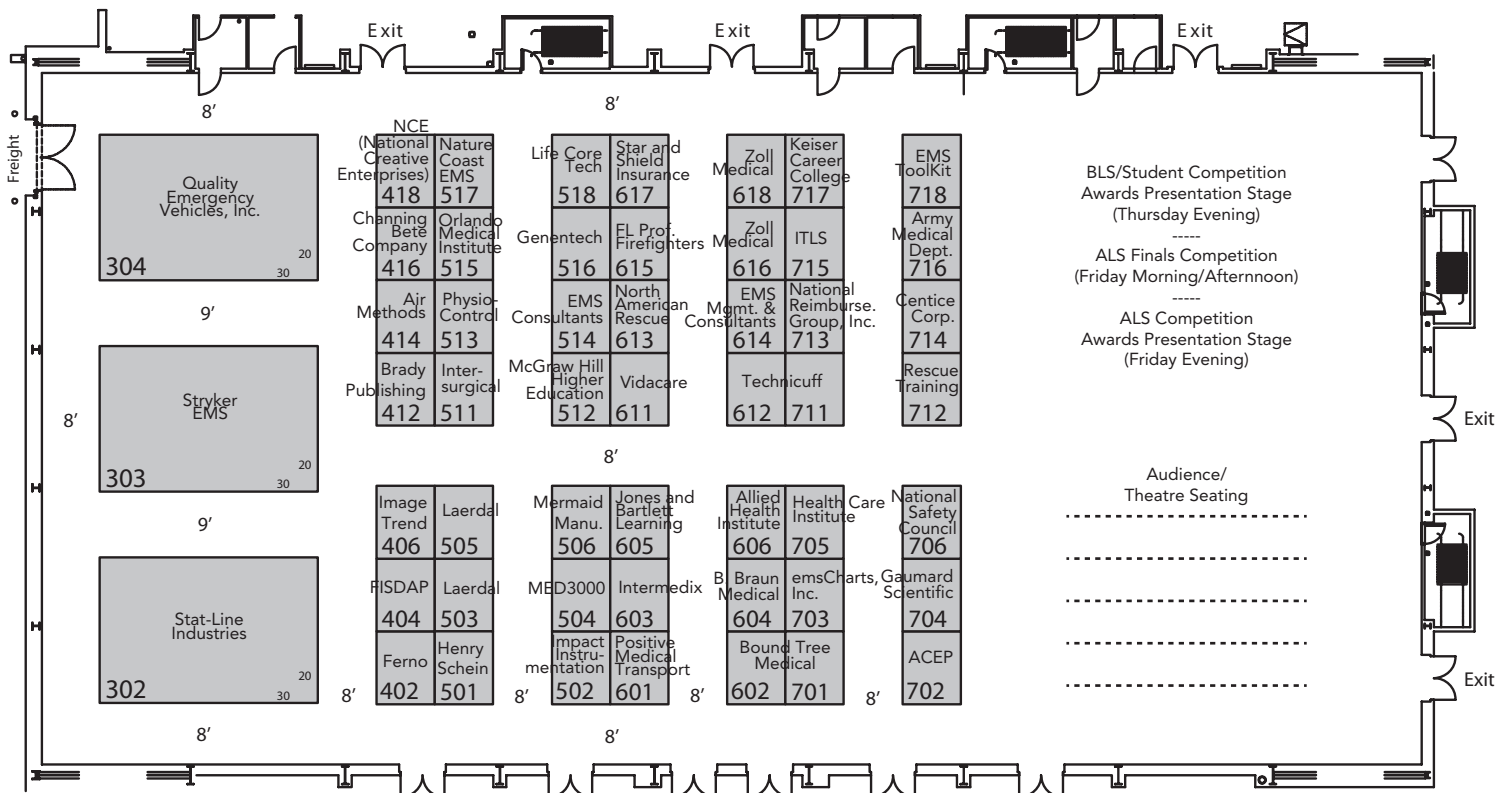

Location of ClinCon 2011

Hilton in the Walt Disney World Resort

1751 Hotel Plaza Boulevard · Lake Buena Vista, FL 32830
Reservations - (407) 827-4000

Room Rate: \$139 S/D plus tax. *Mention EMLRC ClinCon 2011.*
Guest Room Reservations Cut-Off Date: Friday, June 20, 2011
Reserve your room early!

The Hilton in the Walt Disney World Resort - Palm Ballroom