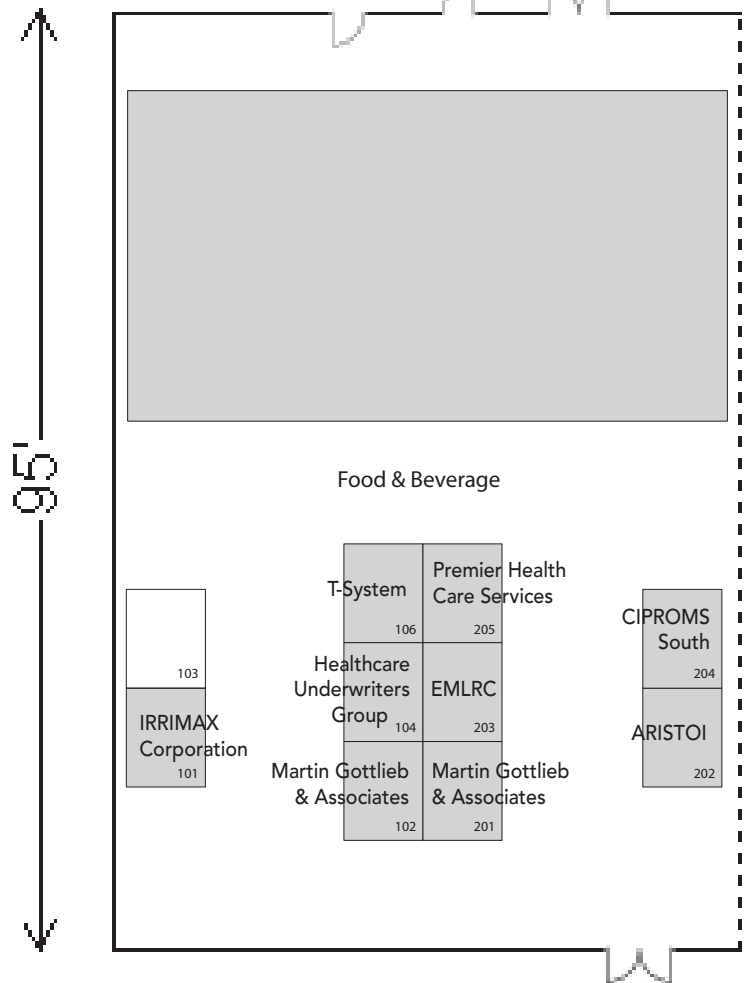

### Exhibit Hall Dates & Hours

**Set-up**

Thursday, March 5<sup>th</sup> 3:00pm - 5:00pm

Friday, March 6<sup>th</sup> 6:30am - 7:00am

**Exhibits Open**

Friday, March 6<sup>th</sup> 7:00am - 2:45pm

Saturday, March 7<sup>th</sup> 7:00am - 10:00am

**Dismantle**

Saturday, March 7<sup>th</sup> 10:00am - 12:00pm

63'

**Palm Ballroom 1  
(28) 8'x10' Booths**